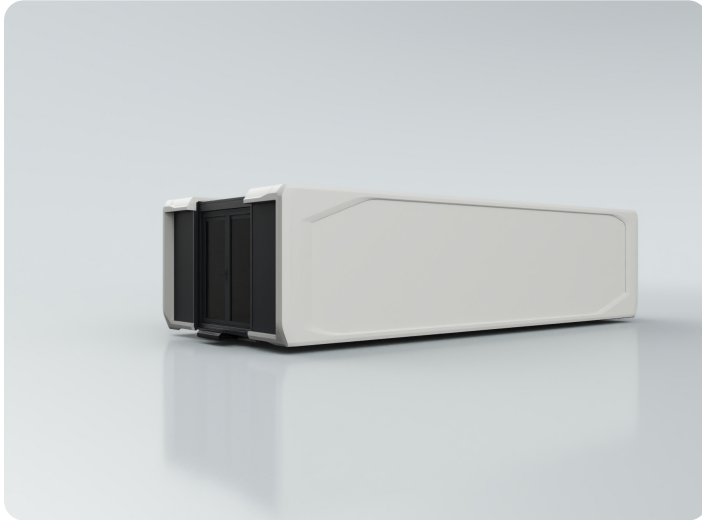

Touchdown 38ft

Expandable Touchdown 38ft
\$ 325,500 Excl. Sales Tax

www.expandable-trailers.com

Your configuration

PRODUCT AND SHAPE

Product

Touchdown 38ft

Shape

Octagon shape

SIDES CONFIGURATION

Front left	Solid wall
Front middle	Double opening doors with glass
Front right	Solid wall
Left side	Solid wall
Right side	Solid wall
Rear left	Solid wall
Rear middle	Compact tech hub
Rear right	Solid wall
Toilet or cabinet	-
Roof terrace	-
Roof grid left	-
Roof grid right	-

Expandable Touchdown 38ft

Octagon shape | L 38ft 1" x W 15ft 10" x H 9ft 10"

COLORS

Main color

RAL9003 Signal white

Frame color

RAL7021 Black grey

COOLING AND HEATING