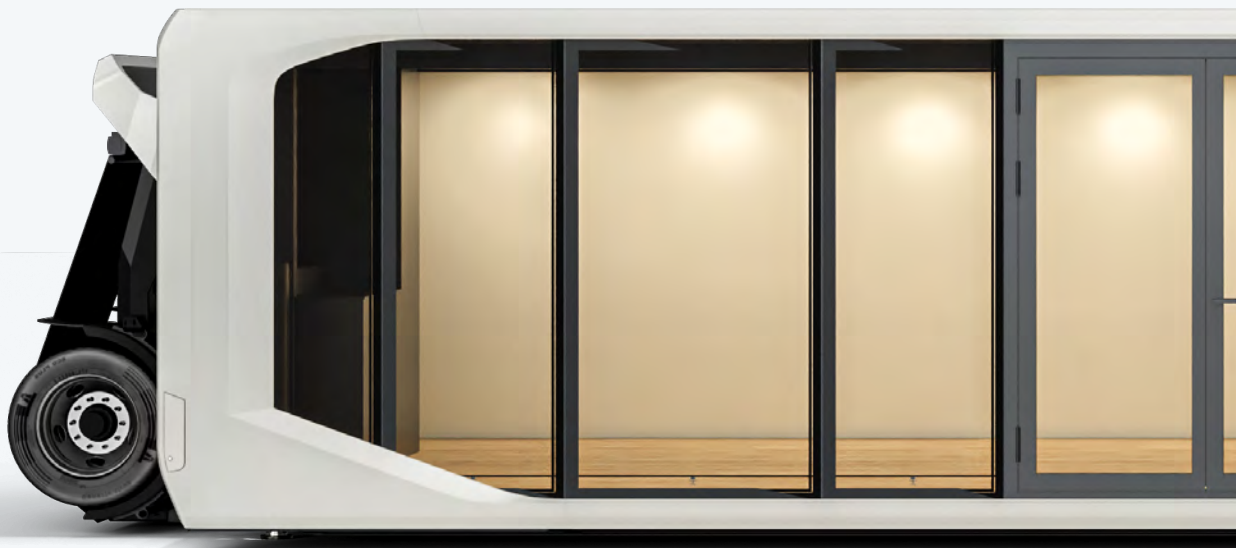

Touchdown 38ft

Expandable Touchdown 38ft
\$ 325,500 Excl. Sales Tax

www.expandable-trailers.com

Your configuration

PRODUCT AND SHAPE

Product

Touchdown 38ft

Shape

Octagon shape

SIDES CONFIGURATION

Front left	Solid wall
Front middle	Double opening doors with glass
Front right	Solid wall
Left side	Solid wall
Right side	Solid wall
Rear left	Solid wall
Rear middle	Compact tech hub
Rear right	Solid wall
Toilet or cabinet	-
Roof terrace	-
Roof grid left	-
Roof grid right	-

Expandable Touchdown 38ft

Octagon shape | L 38ft 1" x W 15ft 10" x H 9ft 10"

COLORS

Main color

RAL9003 Signal white

Frame color

RAL7021 Black grey

COOLING AND HEATING

Flexrails

-

Interior LED lights

-

Exterior LED lines left and right

-

CARGO LASHING POINTS

Capacity