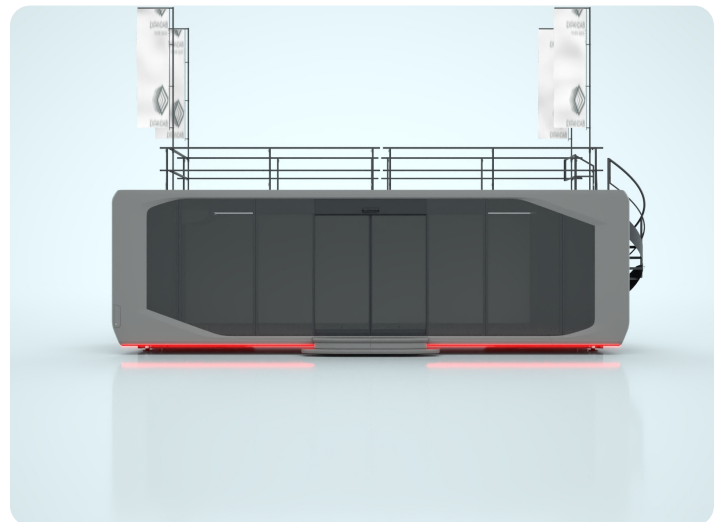

## PRODUCT AND SHAPE

**Product**

Pod 30ft

**Shape**

Octagon

## SIDES CONFIGURATION

<b>Front left</b>	Door with glass
<b>Front middle</b>	Roof deck entry with Stairs
<b>Front right</b>	Premium glass
<b>Left side</b>	Solid wall
<b>Right side</b>	Premium glass with electric sliding doors & doorstep
<b>Rear left</b>	Door with panel
<b>Rear middle</b>	Large tech hub
<b>Rear right</b>	Premium glass
<b>Roof terrace</b>	Roof terrace
<b>Roof grid left</b>	-
<b>Roof grid right</b>	-

## Expandable Pod 30ft

Octogon | L 31ft 5" x W 15ft 10" x H 9ft 10"