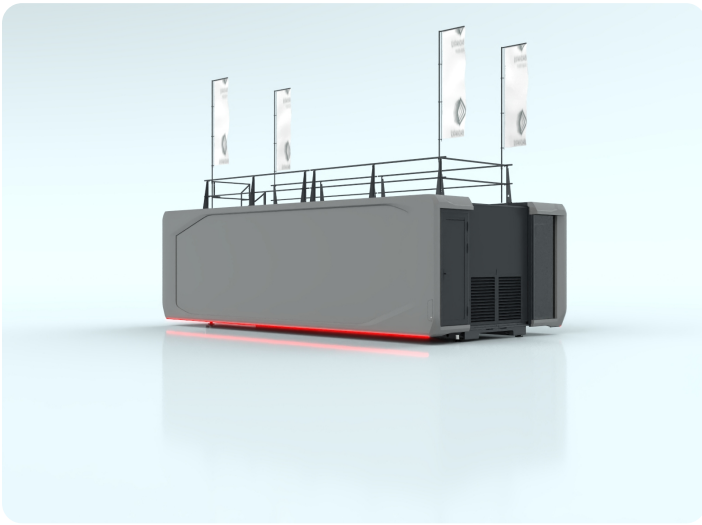

## PRODUCT AND SHAPE

**Product**

Pod 30ft

**Shape**

Octagon

## Expandable Pod 30ft

Octogon | L 31ft 5" x W 15ft 10" x H 9ft 10"