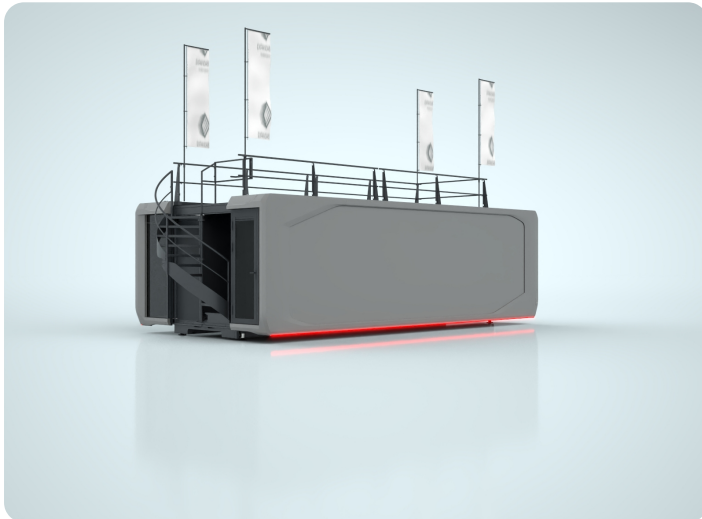

## PRODUCT AND SHAPE

**Product**

Pod 30ft

**Shape**

Octagon

## Expandable Pod 30ft

Octogon | L 31ft 5" x W 15ft 10" x H 9ft 10"